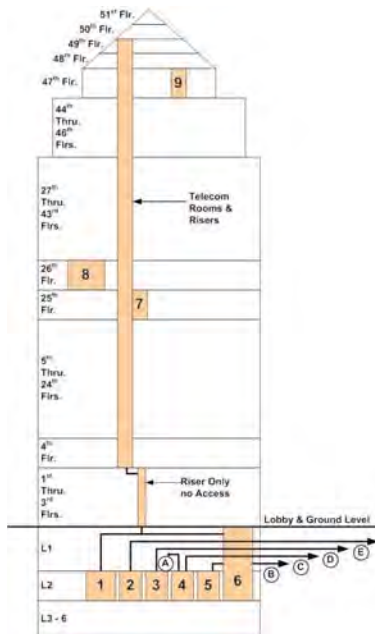

THE CRESCENT ADVANTAGE.

TRAMMELL CROW CENTER PREMIER OFFICE SPACE WITH A TELECOMMUNICATIONS ADVANTAGE

TELECOMMUNICATIONS AMENITIES

In-building:

- Voice And High-speed Data
- High Speed Internet
- Captivate Network
- Land Based & Fixed Wireless
- Building Fiber & Cat5 Distribution System
- Cable Television Services
- Multiple Fiber Providers
- Complete Telecom Diversity
- Fiber Based Services
- Shared Tenant Services
- Choice of Eight Telecom Providers
- Multiple Points Of Entry
- Main Telecom Room

- Telecom Riser Closets on Each Floor
- Telecom Riser Closets Stacked Vertically
- Controlled & Secured Telecom Space
- Plenty Of Vertical Riser Space

Power Services:

- Power Company: TXU Electric Delivery
- Redundant Power Feeds
- Dual Power Grids
- Primary Electrical Service: 480 volts, 3 phase
- Emergency Generator for Lights & Safety:
  - 870KW, 400 gal. 8 hour Diesel Engine Run Time

TELECOM PROVIDERS:

AboveNet	877-462-2683
Airban	866-247-2263
AT&T	800-499-7928
Cogent	877-875-4432
Cypress	972-450-3000
Level 3	877-253-8353
tw telecom	972-455-7800
Verizon	877-297-7816
XO	866-349-0134

CABLE TELEVISION

PROVIDER:

Time Warner Cable	972-742-5892

This Does Not Represent An Endorsement of These Companies or Their Products by Crescent and May Change Without Notice.

TELECOM EQUIPMENT SPACE

1. Shared Telecom Room: Cogent & XO Cabinets & Fiber Cables.
2. Level3 Equipment Room: Fiber Cable & Racks
3. AT&T Equipment Room: Fiber Cable & Racks
4. AboveNet Equipment Space: Fiber Cables
5. Verizon Equipment Room: Fiber Cables & Racks
6. Main Telecom Room: Verizon, AT&T & Yipes Fiber and Copper Cables.
7. Shared Telecom Room
8. Cypress Switch Room.

TELECOM ENTRANCE CONDUITS

- A. AboveNet Conduit Entrance to Ross Avenue.
- B. Verizon and AT&T Main Building Conduits Entrance to Ross Avenue.
- C. AboveNet Second Conduit Entrance to Olive Street.
- D. AT&T Conduit Entrance to Ross Avenue.
- E. Level 3 Conduit Entrance to Ross Avenue.