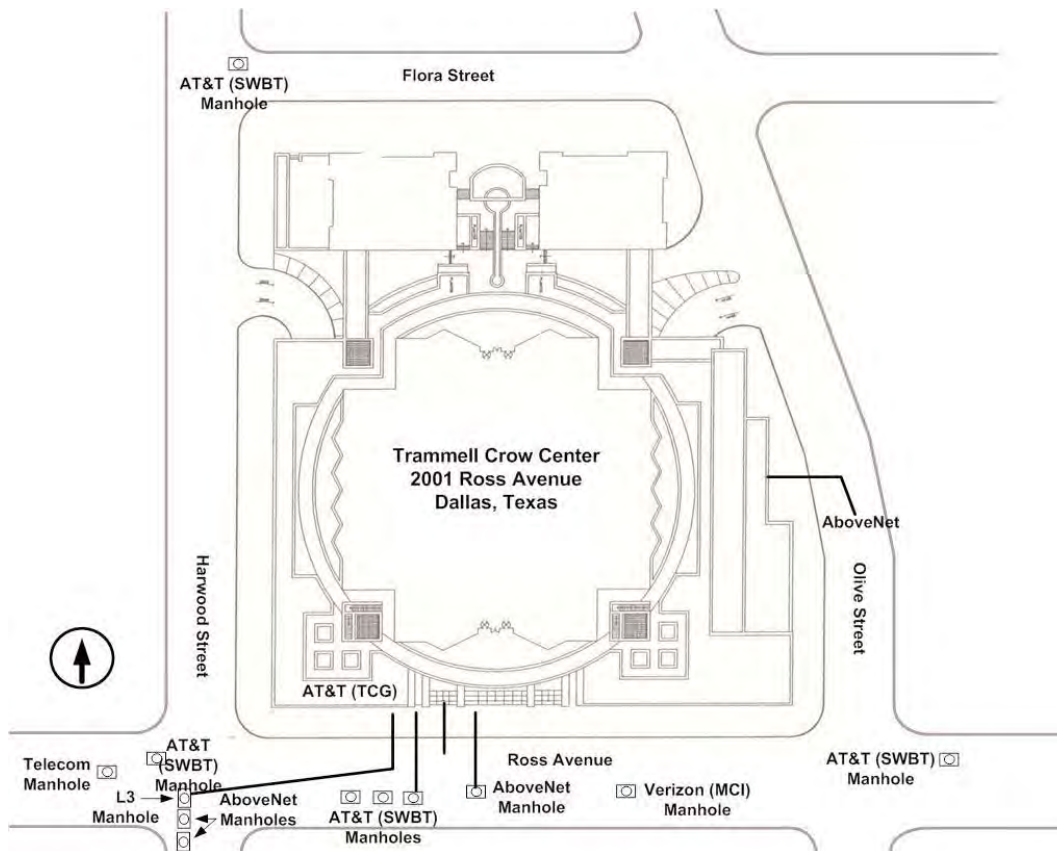

THE CRESCENT ADVANTAGE.

TRAMMELL CROW CENTER PREMIER OFFICE SPACE WITH A TELECOMMUNICATIONS ADVANTAGE

CRESCENT®